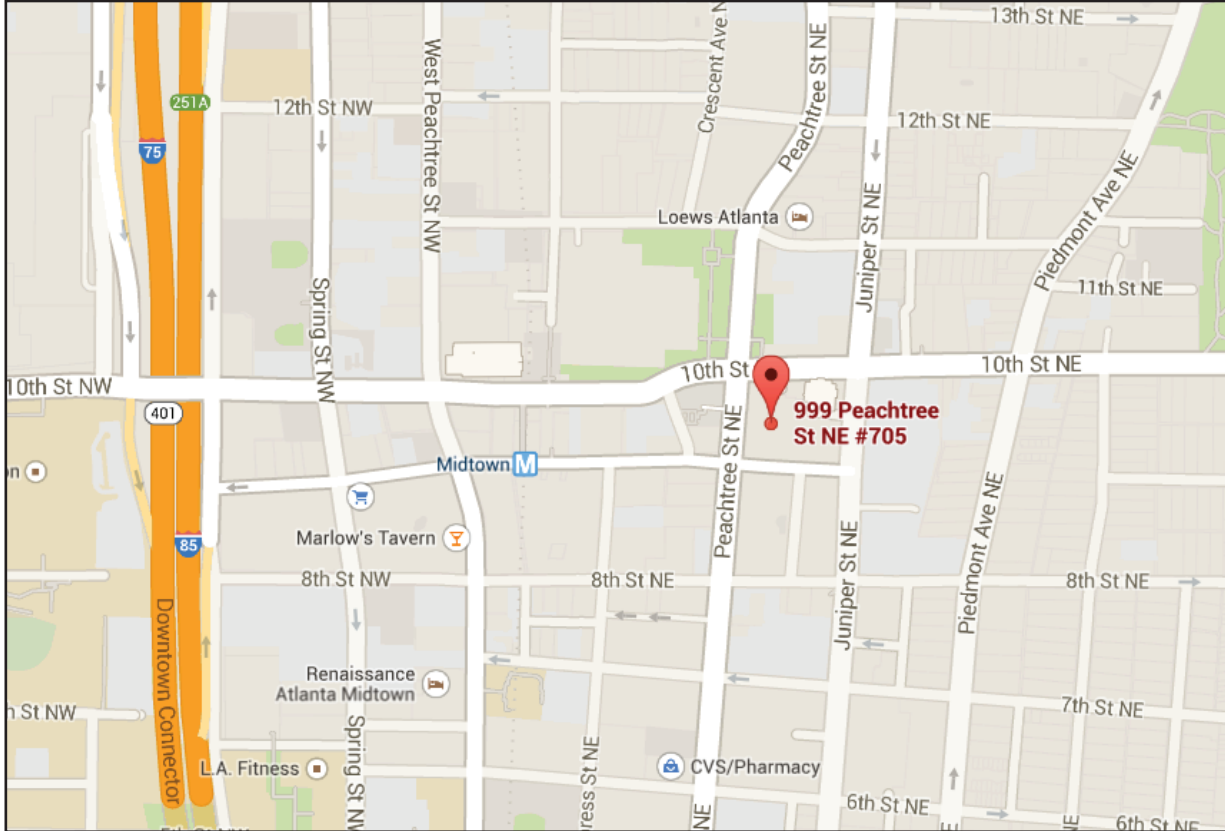

DIRECTIONS TO MARIETTA ENDODONTICS Peachtree Street Location

Directions:

Marietta Endodontics is located at 999 Peachtree Street NE Atlanta GA #705

FROM I-85

Take 10 Street Exit. Turn right onto Peachtree Street NE.